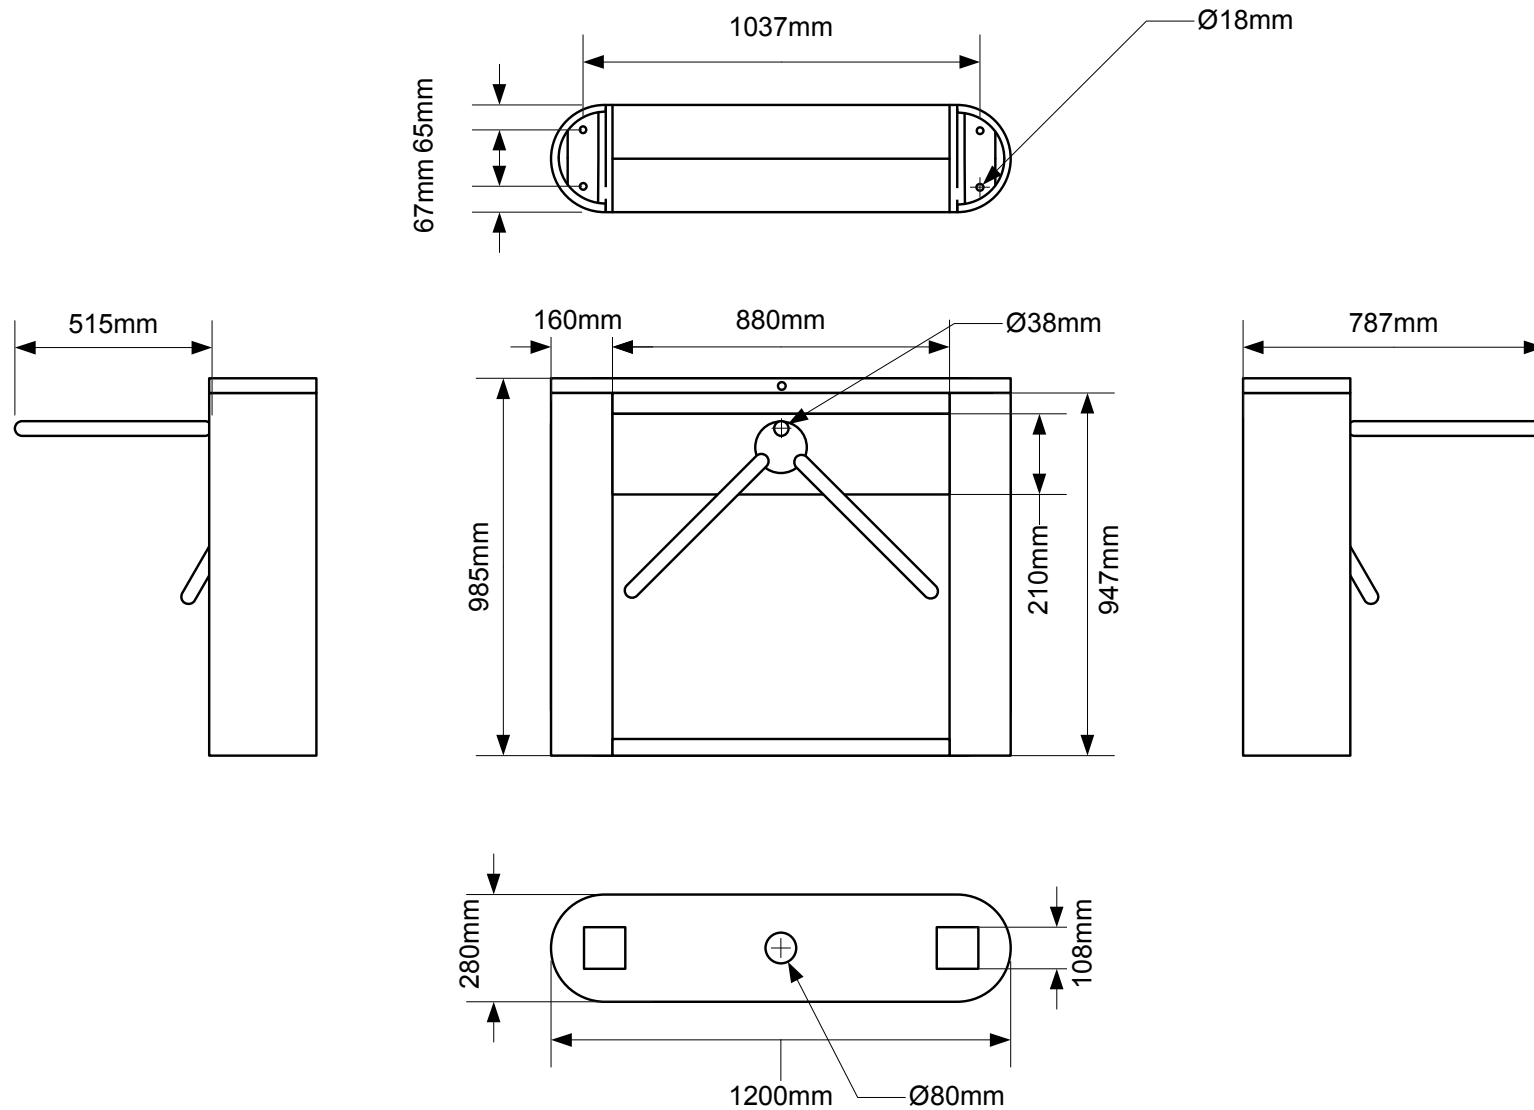

TRIPODE SL12

HEITZ INTERNATIONAL – Documentation Technique

Cotation Tripode SL12

T?? – S.T. – HEITZ – Niveau C – Version 1